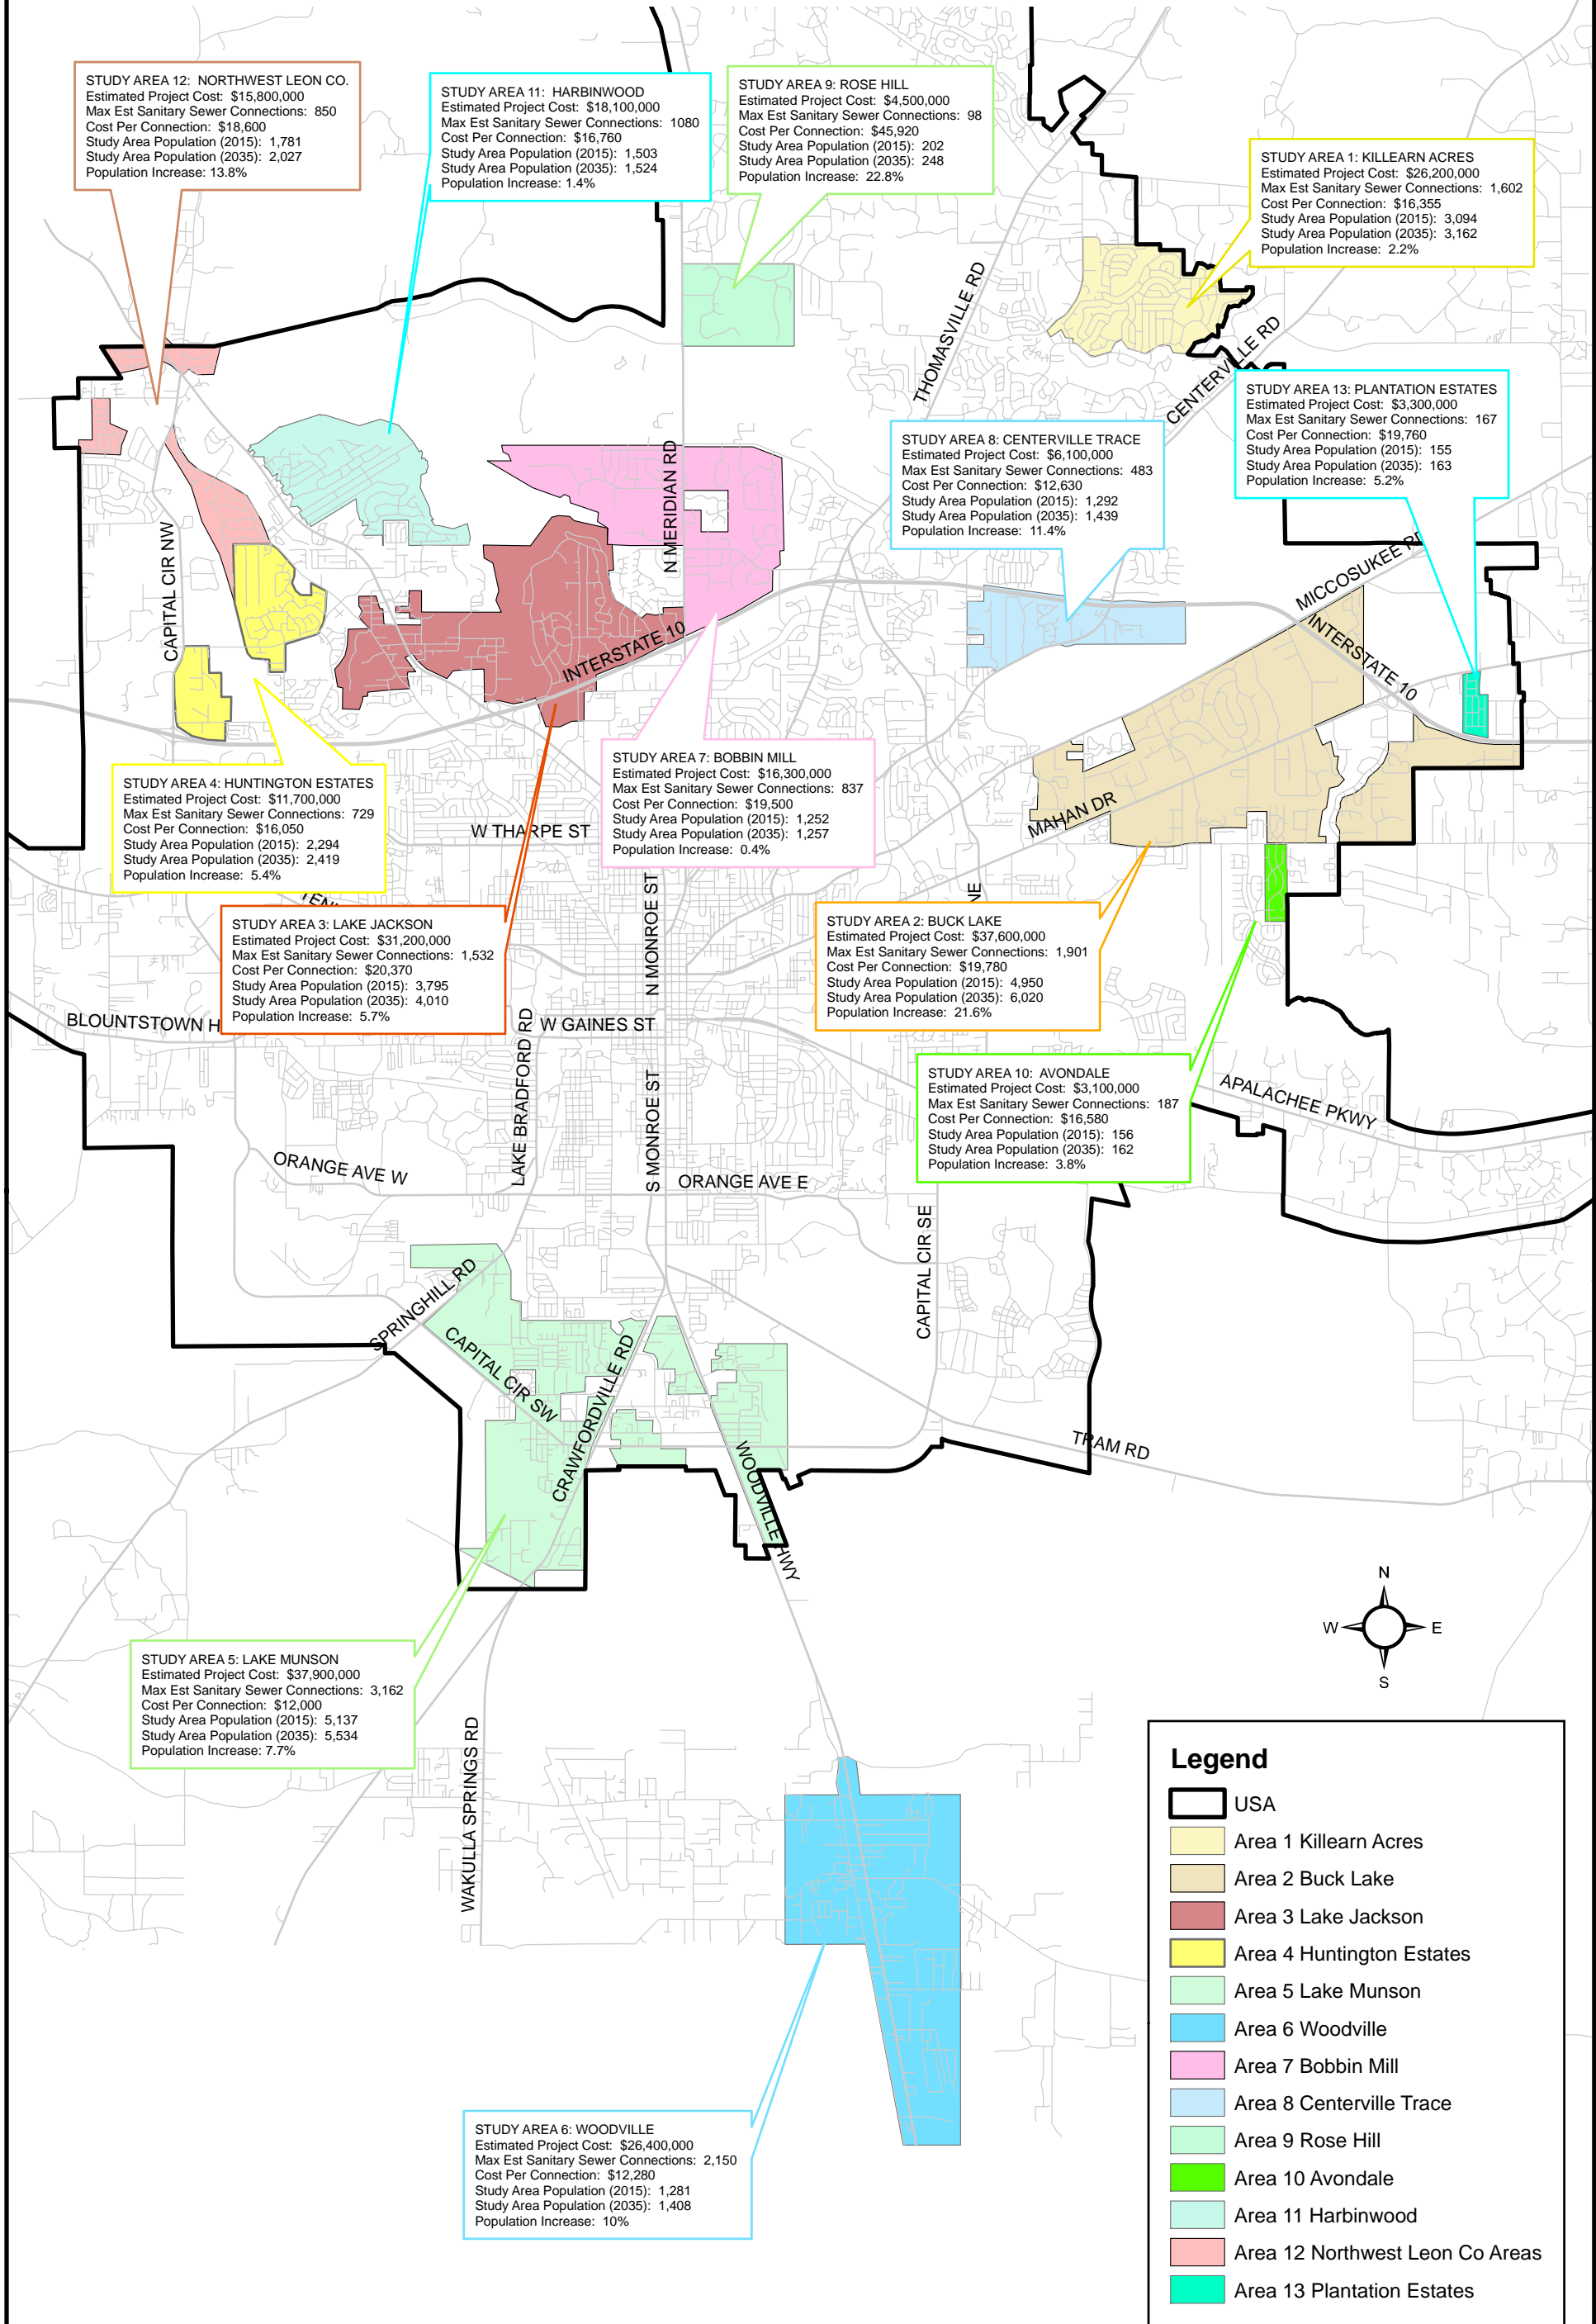

FIGURE 3-1: UNSEWERED TARGET AREAS

MAY 2015

Legend

- USA
- Area 1 Killearn Acres
- Area 2 Buck Lake
- Area 3 Lake Jackson
- Area 4 Huntington Estates
- Area 5 Lake Munson
- Area 6 Woodville
- Area 7 Bobbin Mill
- Area 8 Centerville Trace
- Area 9 Rose Hill
- Area 10 Avondale
- Area 11 Harbinwood
- Area 12 Northwest Leon Co Areas
- Area 13 Plantation Estates